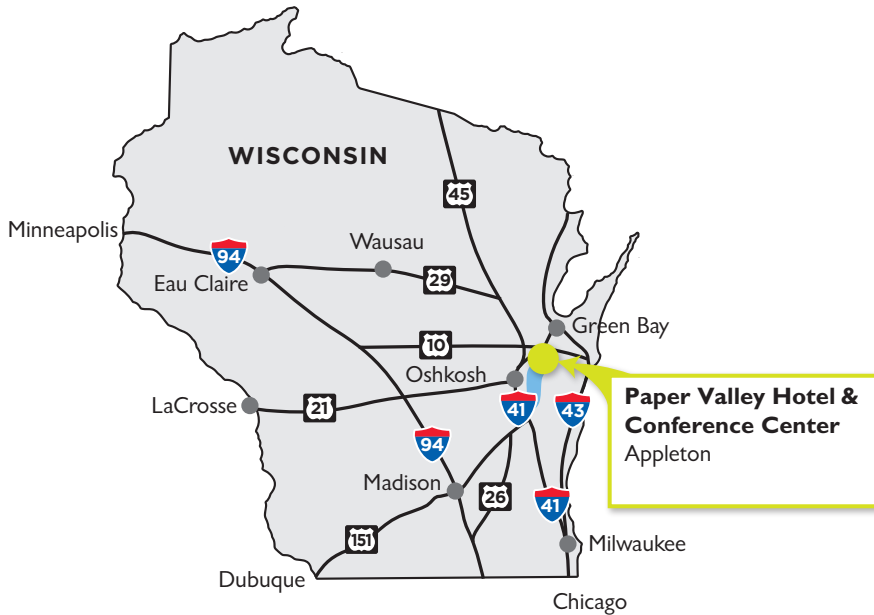

DIRECTIONS